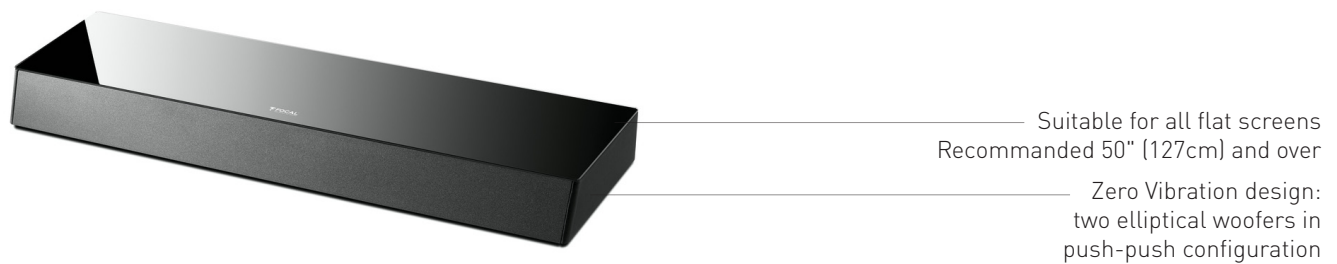

## Product specification sheet

Focal now infuses its know-how and unique signature sound into an evolutive system: soundbar and subwoofer. A key innovation is the five patented high-bandwidth and ultra-thin speakers, which result in a very shallow depth of 65mm and a remarkable coherence across the audio spectrum, regardless of listening position. When combined with the Dimension Sub, the system incorporates 450 watts of power in six channels for a true 5.1 experience. The ultra-flat sub also acts as a support for the screen and employs an anti-vibration device. The soundbar can also be used alone, mounted to the wall.

### Dimension

Wall mount provided

Ultra-rigid aluminium chassis

Ultra-flat soundbar: 65 mm

Bass-reflex port

Tactile user interface

Proximity sensing interface

### Dimension Sub

Suitable for all flat screens  
Recommended 50" (127cm) and over

Zero Vibration design:  
two elliptical woofers in  
push-push configuration

Dimension mounted to the wall

Dimension on furniture associated with Dimension Sub

### Key points

- Natural and high-definition sound over a wide sweet spot
- High dialogues intelligibility
- Dynamic and coherent reproduction of the whole frequency spectrum thanks to 5 identical speaker drivers
- Optimal integration:
  - wall-mounted: almost as flat as the screen
  - between a TV furniture and flat screen: associated with Dimension Sub, which becomes a support for the screen
- Sound with no constraints: automatic power-on, controlled with the same remote control as the flat screen
- 2xHDMI™ integrated